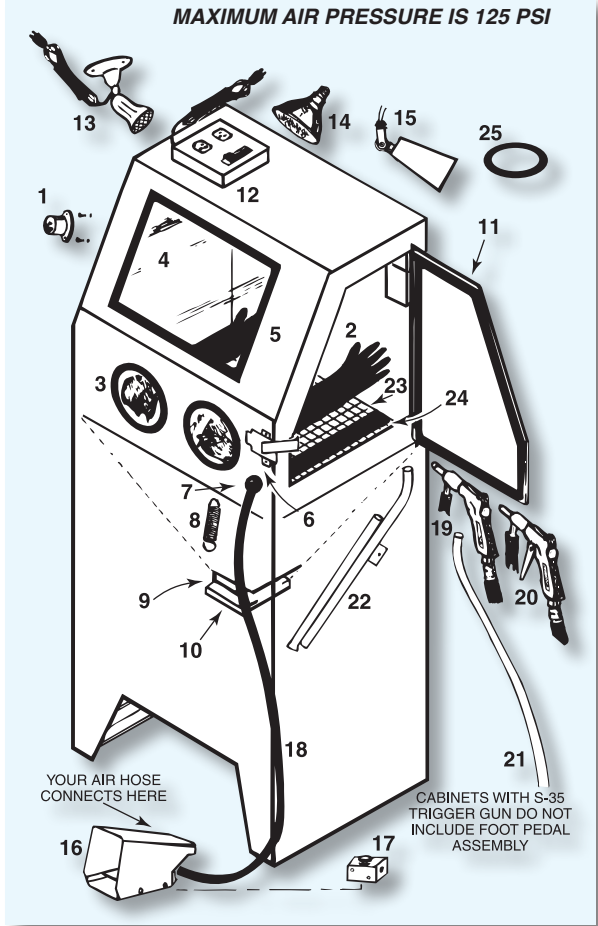

Parts Breakdown for Skat Blast® Cabinets

Item Description	Order #
1 Vacuum Hose Ferrule, bolts to cabinet.....	6010-00
2 24" Gauntlet Type Cabinet Gloves for 22-24" deep cabinets.....	6050-00
24" Left Hand Glove only.....	6050-LH
24" Right Hand Glove only.....	6050-RH
28" Gauntlet Type Cab Gloves for 28"d cabinets.....	6051-00
28" Left Hand Glove only.....	6051-LH
28" Right Hand Glove only.....	6051-RH
32" Gauntlet Type Cab Gloves for 34"d cabinets.....	6052-00
32" Left Hand Glove only.....	6052-LH
32" Right Hand Glove only.....	6052-RH
3 Glove Flange holds cabinet gloves in place, pair.....	6057-04
4 Std Tempered Glass Cab Lens, 12" x 24" x 3/16" Standard Inner Lens Protector, 10" x 21 3/4", 3 pk, for 12" x 24" cabinet lens.....	6101-03
Med Tempered Glass Cab Lens, 12" x 33" x 3/16" Medium Inner Lens Protector, 10" x 30 3/4", 3 pk, for 12" x 33" cabinet lens.....	6101-10
XL Tempered Glass Cab Lens, 12" x 45" x 3/16" XL Inner Lens Protector, 10" x 42 3/4", 3 pk, for 12" x 45" cabinet lens.....	6101-06
Acrylic Cab Lens, 12"x24"x.220 thick w/inner lens protector. No mtg holes. Fits Model SC-33 & SC-33V only.....	6102-33
Acrylic Cab Lens, 12"x24"x.220 thick w/inner lens protector. Pre-drilled mtg holes. Fits Model 780-TL & 800-T only.....	6102-24
5 Standard Lens Frame fits 12" x 24" cabinet lens.....	6101-01
Med Lens Frame fits 12" x 33" cab lens (2 pc).....	6101-09
XL Lens Frame fits 12" x 45" cabinet lens (2 pc).....	6101-08
6 Door Latch Assembly.....	6102-01
7 Hose Grommet, fits 1" hole.....	6112-01
8 Trap Door Spring.....	6114-00
9 Trap Door Gasket, adhesive back.....	6203-42
10 Trap Door Assembly, with gasket, less spring.....	6203-02
11 Door Gasket, 3/8" x 1" x 10'L (All except 780-TL, 800-T, SC-33 & SC-33V).....	6217-00
12 Floodlight Assembly with floodlight holder, switch and duplex assembly, gasket and cord, less bulb. Fits 28-32" deep cabinets.....	6258-03
HD Floodlight Assembly with floodlight holder, switch and duplex assembly, gasket and cord, less bulb. Models 1436-1936.....	6258-03HD
13 Floodlight Assy w/mtg. base, 6 ft cord & grommet (Plastic, no switch or bulb). Fits slant top cabinets.....	H-130S
14 LED floodlight, 15w, 1600-1800 lumens (150w equivalent), par 38 outdoor type. Fits 6258-03 & 6258-03HD.....	6258-02LED
15 Floodlight Holder, 115v fits 6258-03 & 6258-03HD.....	6258-01
16 Foot Pedal, complete with air valve.....	6411-00
17 Air Valve, 1/4" female pipe threads.....	6413-00
18 Air Hose, 7 ft long with 1/4" ends (whip hose).....	6412-00
19 Foot-Pedal-Operated Cabinet Gun. Fits foot-pedal operated cabinets.....	C-35-M
20 Trigger-Operated Cabinet Gun. Fits trigger-operated cabinets.....	S-35-M
21 Siphon Hose, 24"L, to either power gun. Fits Model 731, 731-TL, 780, 780-TL, 781, 800-T, SC-33 & SC-33V.....	6500-24
Siphon Hose, 36" long, to either power gun. Fits Model SC-35V, SC-45V, SC-28, SC-28V, SC-34, 850, 850-T, 930, 935, 950, 951, 952, SC-40, 940-DLX, SC-46, 960, 960-DLX, 960-T, 960-SE, 965, 966, SC-58, 970, 970-DLX, 976, and 985.....	6500-00
Siphon Hose, 48" long, to either power gun. Fits..... Model 979, 9736, 992, 1436, 1500, 1536, 1636, 1836, and 1936.....	6500-04
22 18 1/4"L Pickup Tube Assembly - Model SC-33, SC-33V, 780, 780-TL, 800-T, 930, and 935.....	6442-04
27 1/2"L Pickup Tube Assembly - Fits SC-35V, SC-45V, SC-28, SC-28V, 850, 850-T, SC-34, 950, SC-40, 940-DLX, SC-46, 960, 960-DLX, 960-T, 960-SE, 966, SC-58, 970, 970-DLX, 976, 992, 1400, 1800, 1836, 1936, (1500 & 1600 before 7/2000). Curved end.....	6442-274
31 1/2"L Pickup Tube Assy - Fits Model 979, 985, 9736, 1436, 1536, 1636, (1500 & 1600 after 7/2000). Curved end.....	6442-314