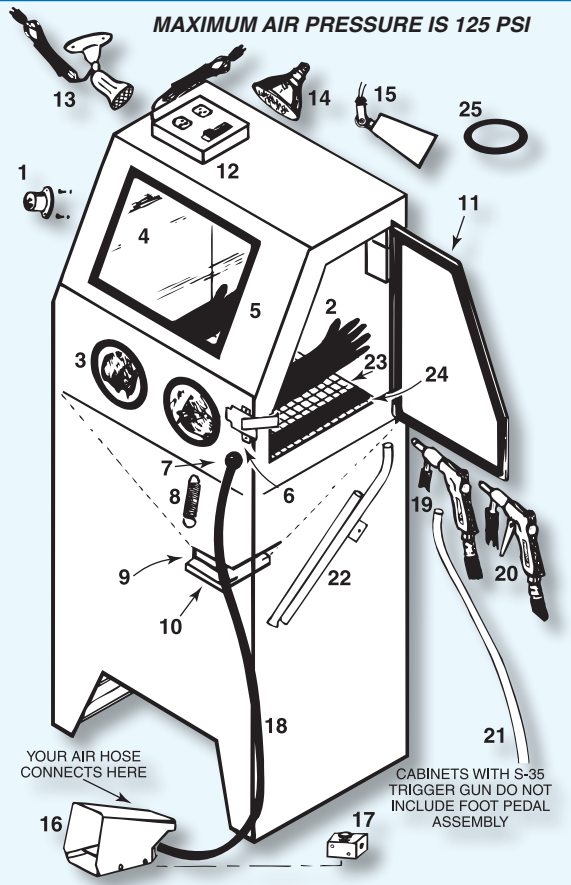

Parts Breakdown for Skat Blast® Cabinets

Item	Description	Order No.	Price
1	Vacuum Hose Ferrule, bolts to cabinet.....	6010-00	\$13.95
2	24" Gauntlet Type Cabinet Gloves for 22-24" deep cabinets.....	6050-00	36.95
	24" Left Hand Glove only.....	6050-LH	19.95
	24" Right Hand Glove only.....	6050-RH	19.95
	28" Gauntlet Type Cab Gloves for 28"d cabinets..	6051-00	36.95
	28" Left Hand Glove only.....	6051-LH	19.95
	28" Right Hand Glove only.....	6051-RH	19.95
	32" Gauntlet Type Cab Gloves for 34"d cabinets..	6052-00	38.95
	32" Left Hand Glove only.....	6052-LH	21.95
	32" Right Hand Glove only.....	6052-RH	21.95
3	Glove Flange holds cabinet gloves in place, pair.....	6057-04	55.00
4	Std Tempered Glass Cab Lens, 12" x 24" x 3/16" Standard Inner Lens Protector, 10" x 21 3/4", 3 pk, for 12" x 24" cabinet lens.....	6101-03	12.95
	Med Tempered Glass Cab Lens, 12" x 33" x 3/16" Medium Inner Lens Protector, 10" x 30 3/4", 3 pk, for 12" x 33" cabinet lens.....	6101-11	16.95
	XL Tempered Glass Cab Lens, 12" x 45" x 3/16" XL Inner Lens Protector, 10" x 42 3/4", 3 pk, for 12" x 45" cabinet lens.....	6101-05	79.95
	Acrylic Cab Lens, 12"x24"x.220 thick w/inner lens protector. No mtg holes. Fits Model SC-33 & SC-33V only.....	6102-33	27.95
	Acrylic Cab Lens, 12"x24"x.220 thick w/inner lens protector. Pre-drilled mtg holes. Fits Model 780-TL & 800-T only.....	6102-24	29.95
5	Standard Lens Frame fits 12" x 24" cabinet lens.....	6101-01	39.95
	Med Lens Frame fits 12" x 33" cab lens (2 pc).....	6101-09	59.95
	XL Lens Frame fits 12" x 45" cabinet lens (2 pc).....	6101-08	69.95
6	Door Latch Assembly.....	6102-01	13.95
7	Hose Grommet, fits 1" hole.....	6112-01	2.95
8	Trap Door Spring.....	6114-00	6.95
9	Trap Door Gasket, adhesive back.....	6203-42	7.95
10	Trap Door Assembly, with gasket, less spring.....	6203-02	36.95
11	Door Gasket, 3/8" x 1" x 10'L (All except 780-TL, 800-T, SC-33 & SC-33V).....	6217-00	9.95
12	Floodlight Assembly with floodlight holder, switch and duplex assembly, gasket and cord, less bulb. Fits 28-32" deep cabinets.....	6258-03	52.95
	HD Floodlight Assembly with floodlight holder, switch and duplex assembly, gasket and cord, less bulb. Models 1436-1936.....	6258-03HD	59.95
13	Floodlight Assy w/mtg. base, 6 ft cord & grommet (Plastic, no switch or bulb). Fits slant top cabinets....	H-130S	24.95
14	Floodlight, 90 watt, par 38 outdoor type. Fits 6258-03 and 6258-03HD.....	6258-02	17.95
15	Floodlight Holder, 115v fits 6258-03 & 6258-03HD..	6258-01	10.95
16	Foot Pedal, complete with air valve.....	6411-00	129.00
17	Air Valve, 1/4" female pipe threads.....	6413-00	69.95
18	Air Hose, 7 ft long with 1/4" ends (whip hose).....	6412-00	15.95
19	Foot-Pedal-Operated Cabinet Gun. Fits foot-pedal operated cabinets.....	C-35-M	99.00
20	Trigger-Operated Cabinet Gun. Fits trigger-operated cabinets.....	S-35-M	99.00
21	Siphon Hose, 24"L, to either power gun. Fits Model 731, 731-TL, 780, 780-TL, 781, 800-T, SC-33 & SC-33V.....	6500-24	7.95
	Siphon Hose, 36" long, to either power gun. Fits Model SC-35V, SC-45V, SC-28, SC-28V, SC-34, 850, 850-T, 930, 935, 950, 951, 952, SC-40, 940-DLX, SC-46, 960, 960-DLX, 960-T, 960-SE, 965, 966, SC-58, 970, 970-DLX, 976, and 985.....	6500-00	9.95
	Siphon Hose, 48" long, to either power gun. Fits Model 979, 9736, 992, 1436, 1500, 1536, 1636, 1836, and 1936.....	6500-04	11.95
22	18 1/2"L Pickup Tube Assembly - Model SC-33, SC-33V, 780, 780-TL, 800-T, 930, and 935.....	6442-04	39.95
	27 1/2"L Pickup Tube Assembly - Fits SC-35V, SC-45V, SC-28, SC-28V, 850, 850-T, SC-34, 950, SC-40, 940-DLX, SC-46, 960, 960-DLX, 960-T, 960-SE, 966, SC-58, 970, 970-DLX, 976, 992, 1400, 1800, 1836, 1936, (1500 & 1600 before 7/2000). Curved end.....	6442-274	41.95
	31 1/2"L Pickup Tube Assy - Fits Model 979, 985, 9736, 1436, 1536, 1636, (1500 & 1600 after 7/2000). Curved end.....	6442-314	43.95