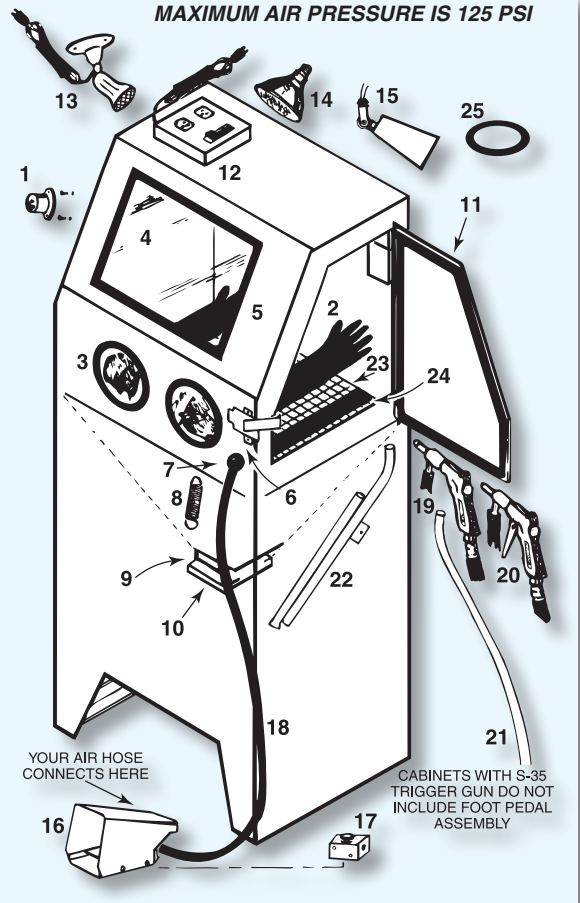

Parts Breakdown for Skat Blast Cabinets

Item	Description	Order No.
1	Vacuum Hose Ferrule, bolts to cabinet	6010-00
2	24" Gauntlet Type Cabinet Gloves for 22-24" deep cabinets	6050-00
	24" Left Hand Glove only	6050-LH
	24" Right Hand Glove only	6050-RH
28"	Gauntlet Type Cab Gloves for 28"d cabinets	6051-00
	28" Left Hand Glove only	6051-LH
	28" Right Hand Glove only	6051-RH
32"	Gauntlet Type Cab Gloves for 34"d cabinets	6052-00
	32" Left Hand Glove only	6052-LH
	32" Right Hand Glove only	6052-RH
3	Glove Flange holds cabinet gloves in place, pair	6057-04
4	Std Tempered Glass Cab Lens, 12" x 24" x 3/16"	6101-00
	Standard Inner Lens Protector, 10" x 21 3/4", 3 pk, for 12" x 24" cabinet lens	6101-03
	Med Tempered Glass Cab Lens, 12" x 33" x 3/16"	6101-10
	Medium Inner Lens Protector, 10" x 30 3/4", 3 pk, for 12" x 33" cabinet lens	6101-11
	XL Tempered Glass Cab Lens, 12" x 45" x 3/16"	6101-05
	XL Inner Lens Protector, 10" x 42 3/4", 3 pk, for 12" x 45" cabinet lens	6101-06
	Acrylic Cab Lens, 12"x24"x.220 thick w/inner lens protector. No mtg holes. Fits Model SC-33 & SC-33V only	6102-33
	Acrylic Cab Lens, 12"x24"x.220 thick w/inner lens protector. Pre-drilled mtg holes. Fits Model 780-TL & 800-T only	6102-24
5	Standard Lens Frame fits 12" x 24" cabinet lens	6101-01
	Med Lens Frame fits 12" x 33" cabinet lens (2 pc)	6101-09
	XL Lens Frame fits 12" x 45" cabinet lens (2 pc)	6101-08
6	Door Latch Assembly	6102-01
7	Hose Grommet, fits 1" hole	6112-01
8	Trap Door Spring	6114-00
9	Trap Door Gasket, adhesive back	6203-42
10	Trap Door Assembly, with gasket, less spring	6203-02
11	Door Gasket, 3/8" x 1" x 10'L (All except 780-TL, 800-T, SC-33 & SC-33V)	6217-00
12	Floodlight Assembly with floodlight holder, switch and duplex assembly, gasket and cord, less bulb. Fits 28-32" deep cabinets	6258-03
	HD Floodlight Assembly with floodlight holder, switch and duplex assembly, gasket and cord, less bulb. Models 1436-1936	6258-03HD
13	Floodlight Assembly with mounting base, 6 ft cord & grommet (Plastic, no switch or bulb). Fits slant top cabinets	H-130S
14	Floodlight, 90 watt, par 38 outdoor type. Fits 6258-03 and 6258-03HD	6258-02
15	Floodlight Holder, 115v fits 6258-03 & 6258-03HD	6258-01
16	Foot Pedal, complete with air valve	6411-00
17	Air Valve, 1/4" female pipe threads	6413-00
18	Air Hose, 7 ft long with 1/4" ends (whip hose)	6412-00
19	Foot-Pedal-Operated Cabinet Gun. Fits foot-pedal operated cabinets	C-35-M
20	Trigger-Operated Cabinet Gun. Fits trigger-operated cabinets	S-35-M
21	Siphon Hose, 24"L, to either power gun. Fits Model 731, 731-TL, 780, 780-TL, 781, 800-T, SC-33 & SC-33V	6500-24
	Siphon Hose, 36" long, to either power gun. Fits Model SC-35V, SC-45V, SC-28, SC-28V, SC-34, 850, 850-T, 930, 935, 950, 951, 952, SC-40, 940-DLX, SC-46, 960, 960-DLX, 960-T, 960-SE, 965, 966, SC-58, 970, 970-DLX, 976, and 985	6500-00
	Siphon Hose, 48" long, to either power gun. Fits Model 979, 9736, 992, 1436, 1500, 1536, 1636, 1836, and 1936	6500-04
22	18 1/4"L Pickup Tube Assembly - Model SC-33, SC-33V, 780, 780-TL, 800-T, 930, and 935	6442-04
	27 1/2"L Pickup Tube Assembly - Fits SC-35V, SC-45V, SC-28, SC-28V, 850, 850-T, SC-34, 950, SC-40, 940-DLX, SC-46, 960, 960-DLX, 960-T, 960-SE, 966, SC-58, 970, 970-DLX, 976, 992, 1400, 1800, 1836, 1936, (1500 & 1600 before 7/2000). Curved end	6442-274
	31 1/2"L Pickup Tube Assy - Fits Model 979, 985, 9736, 1436, 1536, 1636, (1500 & 1600 after 7/2000). Curved end	6442-314