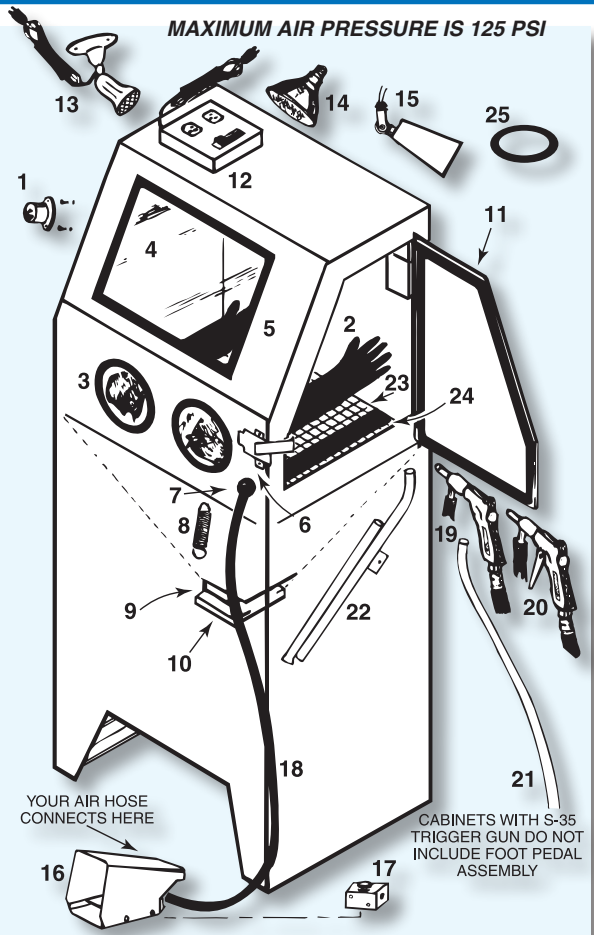

# Parts Breakdown for Skat Blast Cabinets

Item	Description	Order No.
1	Vacuum Hose Ferrule, bolts to cabinet	6010-00
2	24" Gauntlet Type Cabinet Gloves for 22-24" deep cabinets	6050-00
	24" Left Hand Glove only	6050-LH
	24" Right Hand Glove only	6050-RH
28"	Gauntlet Type Cab Gloves for 28"d cabinets	6051-00
	28" Left Hand Glove only	6051-LH
	28" Right Hand Glove only	6051-RH
32"	Gauntlet Type Cab Gloves for 34"d cabinets	6052-00
	32" Left Hand Glove only	6052-LH
	32" Right Hand Glove only	6052-RH
3	Glove Flange holds cabinet gloves in place, pair	6057-04
4	Std Tempered Glass Cab Lens, 12" x 24" x 3/16"	6101-00
	Standard Inner Lens Protector, 10" x 21 3/4", 3 pk, for 12" x 24" cabinet lens	6101-03
	Med Tempered Glass Cab Lens, 12" x 33" x 3/16"	6101-10
	Medium Inner Lens Protector, 10" x 30 3/4", 3 pk, for 12" x 33" cabinet lens	6101-11
	XL Tempered Glass Cab Lens, 12" x 45" x 3/16"	6101-05
	XL Inner Lens Protector, 10" x 42 3/4", 3 pk, for 12" x 45" cabinet lens	6101-06
	Acrylic Cab Lens, 12"x24"x.220 thick w/inner lens protector. No mtg holes. Fits Model SC-33 & SC-33V only	6102-33
	Acrylic Cab Lens, 12"x24"x.220 thick w/inner lens protector. Pre-drilled mtg holes. Fits Model 780-TL & 800-T only	6102-24
5	Standard Lens Frame fits 12" x 24" cabinet lens	6101-01
	Med Lens Frame fits 12" x 33" cab lens (2 pc)	6101-09
	XL Lens Frame fits 12" x 45" cabinet lens (2 pc)	6101-08
6	Door Latch Assembly	6102-01
7	Hose Grommet, fits 1" hole	6112-01
8	Trap Door Spring	6114-00
9	Trap Door Gasket, adhesive back	6203-42
10	Trap Door Assembly, with gasket, less spring	6203-02
11	Door Gasket, 3/8" x 1" x 10'L (All except 780-TL, 800-T, SC-33 & SC-33V)	6217-00
12	Floodlight Assembly with floodlight holder, switch and duplex assembly, gasket and cord, less bulb. Fits 28-32" deep cabinets	6258-03
	HD Floodlight Assembly with floodlight holder, switch and duplex assembly, gasket and cord, less bulb. Models 1436-1936	6258-03HD
13	Floodlight Assy w/mtg. base, 6 ft cord & grommet (Plastic, no switch or bulb). Fits slant top cabinets	H-130S
14	Floodlight, 90 watt, par 38 outdoor type. Fits 6258-03 and 6258-03HD	6258-02
15	Floodlight Holder, 115v fits 6258-03 & 6258-03HD	6258-01
16	Foot Pedal, complete with air valve	6411-00
17	Air Valve, 1/4" female pipe threads	6413-00
18	Air Hose, 7 ft long with 1/4" ends (whip hose)	6412-00
19	Foot-Pedal-Operated Cabinet Gun. Fits foot-pedal operated cabinets	C-35-M
20	Trigger-Operated Cabinet Gun. Fits trigger-operated cabinets	S-35-M
21	Siphon Hose, 24"L, to either power gun. Fits Model 731, 731-TL, 780, 780-TL, 781, 800-T, SC-33 & SC-33V	6500-24
	Siphon Hose, 36" long, to either power gun. Fits Model SC-35V, SC-45V, SC-28, SC-28V, SC-34, 850, 850-T, 930, 935, 950, 951, 952, SC-40, 940-DLX, SC-46, 960, 960-DLX, 960-T, 960-SE, 965, 966, 970, 976 & 985	6500-00
	Siphon Hose, 48" long, to either power gun. Fits Model 979, 992, 1436, 1500, 1536, 1636, 1836, and 1936	6500-04
22	18 1/4"L Pickup Tube Assembly - Model SC-33, SC-33V, 780, 780-TL, 800-T, 930, and 935	6442-04
	27 1/2"L Pickup Tube Assembly - Fits SC-35V, SC-45V, SC-28, SC-28V, 850, 850-T, SC-34, 950, SC-40, 940-DLX, SC-46, 960, 960-DLX, 960-T, 960-SE, 966, 970, 976, 992, 1400, 1800, 1836, 1936, (1500 & 1600 before 7/2000). Curved end	6442-274
	31 1/2"L Pickup Tube Assy - Fits Model 979, 985, 1436, 1536, 1636, (1500 & 1600 after 7/2000). Curved end	6442-314