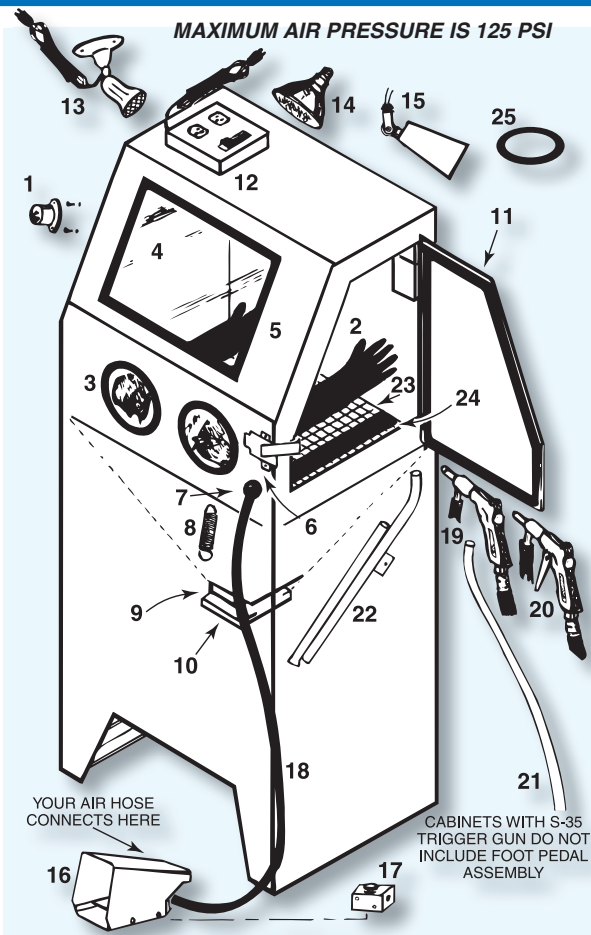

# Parts Breakdown for Skat Blast Cabinets

Item Description	Order No.
1 Vacuum Hose Ferrule, bolts to cabinet	6010-00
2 24" Gauntlet Type Cabinet Gloves for 22-24" deep cabinets	6050-00
24" Left Hand Glove only	6050-LH
24" Right Hand Glove only	6050-RH
28" Gauntlet Type Cab Gloves for 28"d cabinets	6051-00
28" Left Hand Glove only	6051-LH
28" Right Hand Glove only	6051-RH
32" Gauntlet Type Cab Gloves for 34"d cabinets	6052-00
32" Left Hand Glove only	6052-LH
32" Right Hand Glove only	6052-RH
3 Glove Flange holds cabinet gloves in place, pair	6057-04
4 Std Tempered Glass Cab Lens, 12" x 24" x 3/16"	6101-00
Standard Inner Lens Protector, 10" x 21 3/4", 3 pk, for 12" x 24" cabinet lens	6101-03
Med Tempered Glass Cab Lens, 12" x 33" x 3/16"	6101-10
Medium Inner Lens Protector, 10" x 30 3/4", 3 pk, for 12" x 33" cabinet lens	6101-11
XL Tempered Glass Cab Lens, 12" x 45" x 3/16"	6101-05
XL Inner Lens Protector, 10" x 42 3/4", 3 pk, for 12" x 45" cabinet lens	6101-06
Acrylic Cab Lens, 12"x24"x.220 thick w/inner lens protector. No mtg holes. Fits Model SC-33 & SC-33V only	6102-33
Acrylic Cab Lens, 12"x24"x.220 thick w/inner lens protector. Pre-drilled mtg holes. Fits Model 780-TL & 800-T only	6102-24
5 Standard Lens Frame fits 12" x 24" cabinet lens	6101-01
Med Lens Frame fits 12" x 33" cab lens (2 pc)	6101-09
XL Lens Frame fits 12" x 45" cabinet lens (2 pc)	6101-08
6 Door Latch Assembly	6102-01
7 Hose Grommet, fits 1" hole	6112-01
8 Trap Door Spring	6114-00
9 Trap Door Gasket, adhesive back	6203-42
10 Trap Door Assembly, with gasket, less spring	6203-02
11 Door Gasket, 3/8" x 1" x 10'L (All except 780-TL, 800-T, SC-33 & SC-33V)	6217-00
12 Floodlight Assembly with floodlight holder, switch and duplex assembly, gasket and cord, less bulb. Fits 28-32" deep cabinets	6258-03
HD Floodlight Assembly with floodlight holder, switch and duplex assembly, gasket and cord, less bulb. Models 1436-1836	6258-03HD
13 Floodlight Assy w/mtg. base, 6 ft cord & grommet (Plastic, no switch or bulb). Fits slant top cabinets	H-130S
14 Floodlight, 90 watt, par 38 outdoor type. Fits 6258-03 and 6258-03HD	6258-02
15 Floodlight Holder, 115v fits 6258-03 & 6258-03HD	6258-01
16 Foot Pedal, complete with air valve	6411-00
17 Air Valve, 1/4" female pipe threads	6413-00
18 Air Hose, 7 ft long with 1/4" ends (whip hose)	6412-00
19 Foot-Pedal-Operated Cabinet Gun. Fits foot-pedal operated cabinets	C-35-M
20 Trigger-Operated Cabinet Gun. Fits trigger-operated cabinets	S-35-M
21 Siphon Hose, 24"L, to either power gun. Fits Model 731, 731-TL, 780, 780-TL, 781, 800-T, SC-33 & SC-33V	6500-24
Siphon Hose, 36" long, to either power gun. Fits Model SC-35V, SC-45V, SC-28, SC-28V, SC-34, 850, 850-T, 930, 935, 950, 951, 952, SC-40, 940-DLX, SC-46, 960, 960-DLX, 960-T, 960-SE, 965, 966, 970, 976 & 985	6500-00
Siphon Hose, 48" long, to either power gun. Fits Model 979, 992, 1436, 1500, 1536, 1636 & 1836	6500-04
22 18 1/4" L Pickup Tube Assembly - Model SC-33, SC-33V, 780, 780-TL, 800-T, 930, and 935	6442-04
27 1/2" L Pickup Tube Assembly - Fits SC-35V, SC-45V, SC-28, SC-28V, SC-34, 950, SC-40, 940-DLX, SC-46, 960, 960-DLX, 960-T, 960-SE, 966, 970, 976, 985, 992, 1400, 1800, 1836, (1500 & 1600 before 7/2000). Curved end	6442-274
31 1/2" L Pickup Tube Assy - Fits Model 979, 1436, 1536, 1636, (1500 & 1600 after 7/2000). Curved end	6442-314